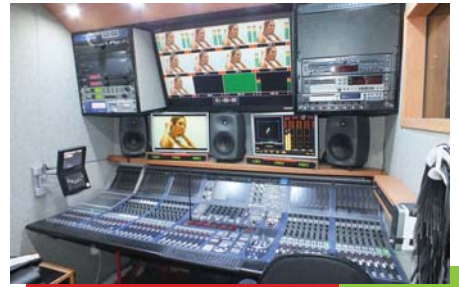

CAMERAS

- up to 24 cameras
- 10x GrassValley LDX80 Première
- 2x GrassValley LDX86 SSL camera
- 1x GrassValley LDX80 Première Incam-G wireless camera
- Fujinon lenses from 14x4.5 to 101x8.9

VISION CONTROL AREA

- 2x Sony OLED monitor incl. 2x Tektronix HD V/W
- 3x 20" Nec 20" LCD screens with 8 possible windows in each (24 total)
- 2 pcs of Sony LMD 1750W for Vision & TOM position
- Evertz Xenon (8RU) HD/SDI ROUTER 128x128 + 144 outputs to multiview
- Evertz VIP Advanced Multiviewers with 144 inputs in total from router crosspoints via XLink