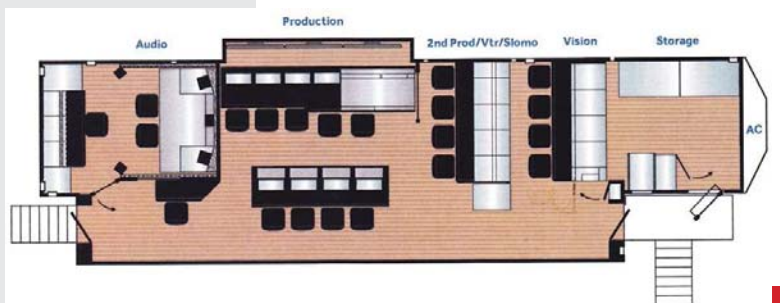

## DATASHEET

- XL sized OB Van, 17.6 meter length, with extendable side
- 4 separate areas
- GrassValley LDX series cameras (LDX80 Première, LDX80 Première Incam-G wireless and LDX86 HiSpeed cameras)
- Sony MVS-8000G multi-format switcher with a 4ME
- Lawo mc<sup>2</sup> 66 audio console
- Riedel Artist communication system
- Mediornet fiber transport system
- up to 22 workspaces

## AUDIO AREA

- Lawo HD Core Router (8192x8192)
- Lawo mc<sup>2</sup> 66 audio console, 48 Fader control surface
- 128 DSP
- Lawo HD Core proposed routing size (92x92 AES / 88x88 Line)
- Genelec 5.1 Monitoring
- Intercom
  - Riedel Artist 128 with redundant PSU & CPU
  - 14 Internal panels in the truck
  - 8 ports for external panels, 3 External desktop panels included
- 3x Riface units for 3ch Duplex radio (exp.)
- Connect Trio ISDN/Telephone interface