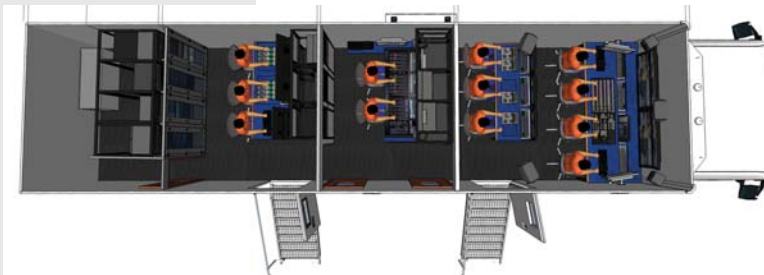

HD OB11

DATASHEET

- XL sized OB Van, 11.34 meter length
- 3 separate areas
- GrassValley LDX series cameras ((LDX80 Première, LDX80 Première Incam-G wireless and LDX86 HiSpeed cameras)
- Sony MVS-7000X multi-format switcher with a 3ME and a 2ME control panel
- Lawo mc256 MK II audio console
- Riedel Artist communication system, Mediornet fiber transport system
- Vutrix and Sony quad and single displays, each assignable from video router
- up to 13 workspaces

CAMERAS

- up to 9x GrassValley LDX80 Première
- up to 1x GrassValley LDX86 SSL camera
- up to 1x GrassValley LDX80 Première Incam-G wireless camera
- Fujinon lenses from 14x4.5 to 101x8.9

VISION CONTROL AREA

- 6x Sony TriMaster OLED 19" monitors
- 16x Vutrix 10" dual monitors
- 3G / HD / SD Miranda NVISION NV8140 Video router 244x288
- 6x Leader measurement devices
- 4x Imagine Communications frame synchronizers (dual)

RECORDERS

- 2x EVS XT[3] Channel max
- EVS IP Director
- up to 2x VTRs

PRODUCTION AREA

- Sony MVS-7000X Multiformat Switcher with 3M/E 32XPT panel + AUX control panel
- 60 input, 48 output
- 3 M/E
- 4 keyers per M/E each with 2.5D resizer
- 8 channel internal clipstore
- 10x Vutrix 24" quad displays