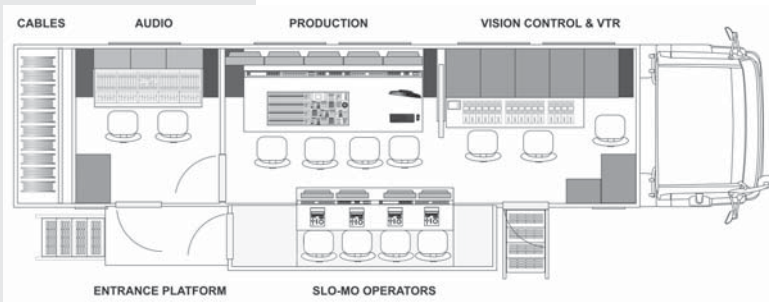

HD OB2

DATASHEET

- Mid-sized OB Van, 13.5 meter length, with extendable side
- 4 separate areas, up to 13 workspaces
- GrassValley LDX series cameras
(LDX80 Première, LDX80 Première Incam-G wireless and LDX86 HiSpeed cameras)
- Sony MVS-6000 multi-format switcher with a 3ME control panel
- Lawo mc²56 MKII audio console
- Riedel Artist communication system, Medionet fiber transport system
- Vutrix and Sony quad and single displays, each assignable from video router

CAMERAS

- up to 12x GrassValley LDX80 Première
- up to 2x GrassValley LDX86 SSL camera
- up to 2x GrassValley LDX80 Première Incam-G wireless camera
- Fujinon lenses from 14x4.5 to 101x8.9

VISION CONTROL AREA

- 4x Sony TriMaster OLED 19" monitors
- 11x Vutrix 10" dual monitors
- 3G / HD / SD Miranda NVISION NV8288 Video router 156x240
- 3x Harris measurement devices
- 4x Imagine Communications frame synchronizers

RECORDERS

- 3x EVS XT[3] Channel max.
- EVS IP Director
- up to 2x VTRs

PRODUCTION AREA

- Sony MVS-6000 Multiformat Switcher with 3M/E 32XPT panel + AUX control panel
- 49 input, 48 output
- 2.5 M/E
- 4 keyers per M/E, 2 with 2.5D resizer + 2 DSK
- 2ch DME
- 8 channel internal clipstore
- 3x Vutrix 24" displays, 12x Vitrix 23" quad displays